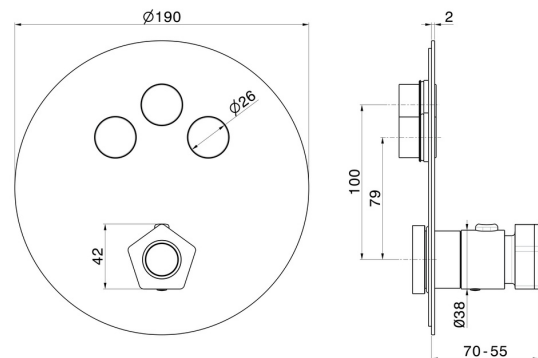

**70440E.05.093**

3 ways out thermostatic concealed mixer, with one handle for temperature control and buttons on/off. External part - finish Chrome - Matt Black

Chrome - Matt Black

**FEATURES**

Material	<b>Brass</b>
Installation	<b>Wall concealed part</b>
Outlets	<b>3 Ways Out</b>
Water mixing	<b>Thermostatic</b>
Required for installation	<b><u>27752.00.000</u></b>

**TECHNICAL DRAWING**

**70440E.05.093**

3 ways out thermostatic concealed mixer, with one handle for temperature control and buttons on/off. External part - finish Chrome - Matt Black

**AVAILABLE FINISHES**