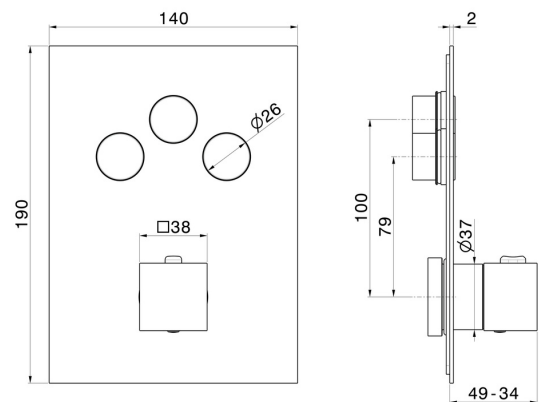

70443E.01.093

3 ways out thermostatic concealed mixer, with one handle for temperature control and buttons on/off. External part - finish Matt Black

FEATURES

Material	Brass
Installation	Wall concealed part
Outlets	3 Ways Out
Water mixing	Thermostatic
Required for installation	<u>27752.00.000</u>

TECHNICAL DRAWING

70443E.01.093

3 ways out thermostatic concealed mixer, with one handle for temperature control and buttons on/off. External part - finish Matt Black

AVAILABLE FINISHES

01.093

Matt Black

21.018