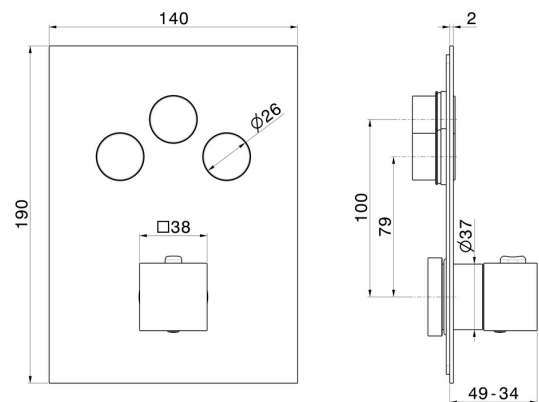

70443E.21.018

3 ways out thermostatic concealed mixer, with one handle for temperature control and buttons on/off. External part - finish Chrome

FEATURES

Material	Brass
Installation	Wall concealed part
Outlets	3 Ways Out
Water mixing	Thermostatic
Required for installation	<u>27752.00.000</u>

TECHNICAL DRAWING

70443E.21.018

3 ways out thermostatic concealed mixer, with one handle for temperature control and buttons on/off. External part - finish Chrome

AVAILABLE FINISHES

21.018

Chrome

01.093

finish Matt Black