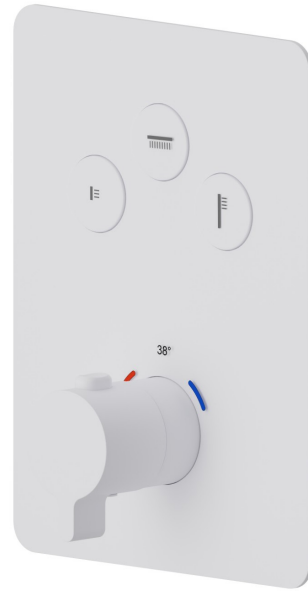

70445E.01.014

3 ways out thermostatic concealed mixer, with one handle for temperature control and buttons on/off. External part - finish Matt White

FEATURES

Material	Brass
Installation	Wall concealed part
Outlets	3 Ways Out
Water mixing	Thermostatic
Required for installation	<u>27752.00.000</u>

TECHNICAL DRAWING

70445E.01.014

3 ways out thermostatic concealed mixer, with one handle for temperature control and buttons on/off. External part - finish Matt White

AVAILABLE FINISHES

01.014

Matt White

01.093