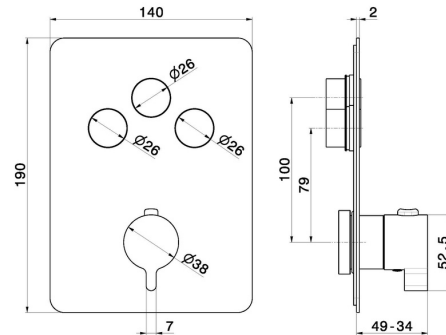

70445E.01.014

3 ways out thermostatic concealed mixer, with one handle for temperature control and buttons on/off. External part - finish Matt White

FEATURES

Material	Brass
Installation	Wall concealed part
Outlets	3 Ways Out
Water mixing	Thermostatic
Required for installation	<u>27752.00.000</u>

TECHNICAL DRAWING

70445E.01.014

3 ways out thermostatic concealed mixer, with one handle for temperature control and buttons on/off. External part - finish Matt White

AVAILABLE FINISHES

01.014

Matt White

01.093