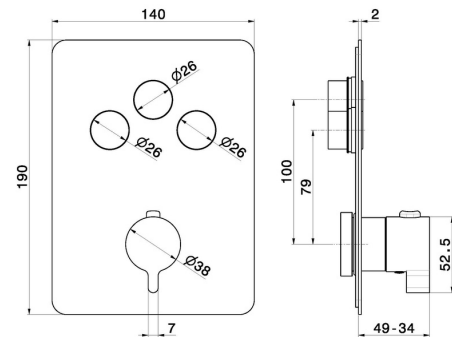

## 70445E.01.093

3 ways out thermostatic concealed mixer, with one handle for temperature control and buttons on/off. External part - finish Matt Black

### FEATURES

Material	<b>Brass</b>
Installation	<b>Wall concealed part</b>
Outlets	<b>3 Ways Out</b>
Water mixing	<b>Thermostatic</b>
Required for installation	<b><u>27752.00.000</u></b>

### TECHNICAL DRAWING

**70445E.01.093**

3 ways out thermostatic concealed mixer, with one handle for temperature control and buttons on/off. External part - finish Matt Black

**AVAILABLE FINISHES**

---

**01.093**