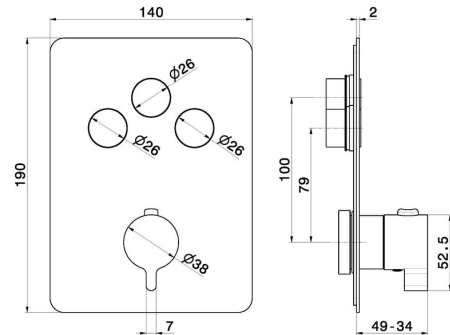

70445E.21.018

3 ways out thermostatic concealed mixer, with one handle for temperature control and buttons on/off. External part - finish Chrome

FEATURES

Material	Brass
Installation	Wall concealed part
Outlets	3 Ways Out
Water mixing	Thermostatic
Required for installation	<u>27752.00.000</u>

TECHNICAL DRAWING

70445E.21.018

3 ways out thermostatic concealed mixer, with one handle for temperature control and buttons on/off. External part - finish Chrome

AVAILABLE FINISHES

21.018
Chrome

01.014
finish Matt White