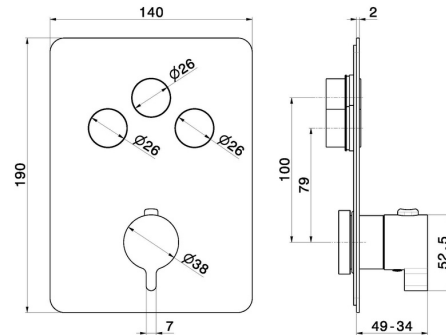

70445E.M0.070

3 ways out thermostatic concealed mixer, with one handle for temperature control and buttons on/off. External part - finish Titanium Satin

FEATURES

Material	Brass
Installation	Wall concealed part
Outlets	3 Ways Out
Water mixing	Thermostatic
Required for installation	<u>27752.00.000</u>

TECHNICAL DRAWING

70445E.M0.070

3 ways out thermostatic concealed mixer, with one handle for temperature control and buttons on/off. External part - finish Titanium Satin

AVAILABLE FINISHES

 **M0.070**
Titanium Satin