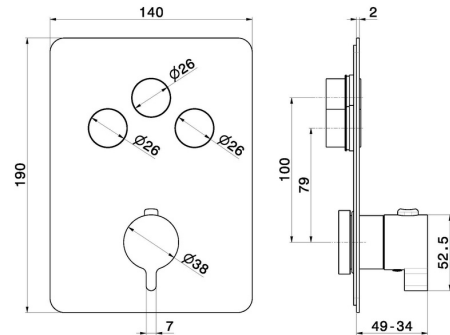

70445E.M0.071

3 ways out thermostatic concealed mixer, with one handle for temperature control and buttons on/off. External part - finish Gold Satin

FEATURES

Material	Brass
Installation	Wall concealed part
Outlets	3 Ways Out
Water mixing	Thermostatic
Required for installation	<u>27752.00.000</u>

TECHNICAL DRAWING

70445E.M0.071

3 ways out thermostatic concealed mixer, with one handle for temperature control and buttons on/off. External part - finish Gold Satin

AVAILABLE FINISHES

M0.071
Gold Satin

01.014
finish Matt White