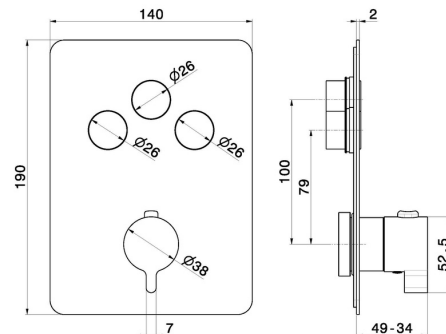

70445E.M0.072

3 ways out thermostatic concealed mixer, with one handle for temperature control and buttons on/off. External part - finish Copper Satin

FEATURES

Material	Brass
Installation	Wall concealed part
Outlets	3 Ways Out
Water mixing	Thermostatic
Required for installation	<u>27752.00.000</u>

TECHNICAL DRAWING

70445E.M0.072

3 ways out thermostatic concealed mixer, with one handle for temperature control and buttons on/off. External part - finish Copper Satin

AVAILABLE FINISHES

 **M0.072**
Copper Satin