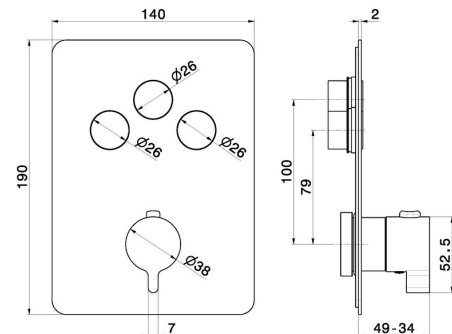

## 70445E.M0.075

3 ways out thermostatic concealed mixer, with one handle for temperature control and buttons on/off. External part - finish Copper Glossy

### FEATURES

Material	<b>Brass</b>
Installation	<b>Wall concealed part</b>
Outlets	<b>3 Ways Out</b>
Water mixing	<b>Thermostatic</b>
Required for installation	<b><u>27752.00.000</u></b>

### TECHNICAL DRAWING

**70445E.M0.075**

3 ways out thermostatic concealed mixer, with one handle for temperature control and buttons on/off. External part - finish Copper Glossy

**AVAILABLE FINISHES**

---