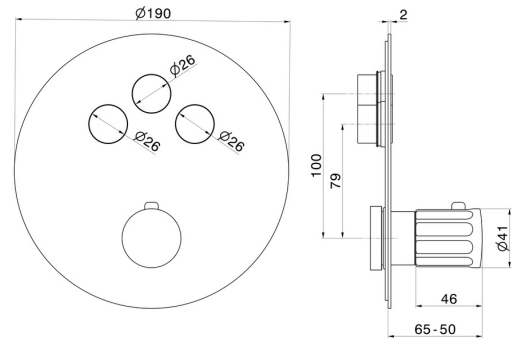

70447e.01.014

3 ways out thermostatic concealed mixer, with one handle for temperature control and buttons on/off. External part - finish Matt White

FEATURES

Material	Brass
Installation	Wall concealed part
Control type	Single lever
Outlets	3 Ways Out
Water mixing	Thermostatic
Required for installation	<u>27752.00.000</u>

TECHNICAL DRAWING

70447e.01.014

3 ways out thermostatic concealed mixer, with one handle for temperature control and buttons on/off. External part - finish Matt White

AVAILABLE FINISHES

01.014

Matt White

01.093