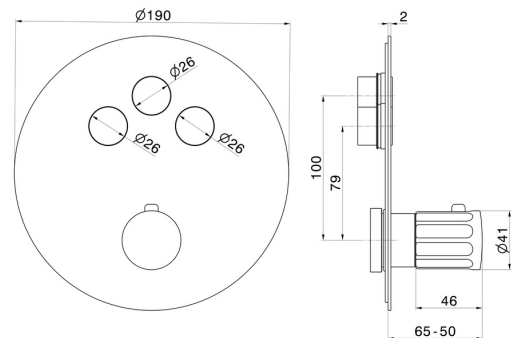

70447e.21.018

3 ways out thermostatic concealed mixer, with one handle for temperature control and buttons on/off. External part - finish Chrome

FEATURES

Material	Brass
Installation	Wall concealed part
Control type	Single lever
Outlets	3 Ways Out
Water mixing	Thermostatic
Required for installation	<u>27752.00.000</u>

TECHNICAL DRAWING

70447e.21.018

3 ways out thermostatic concealed mixer, with one handle for temperature control and buttons on/off. External part - finish Chrome

AVAILABLE FINISHES

21.018

Chrome

01.014

finish Matt White