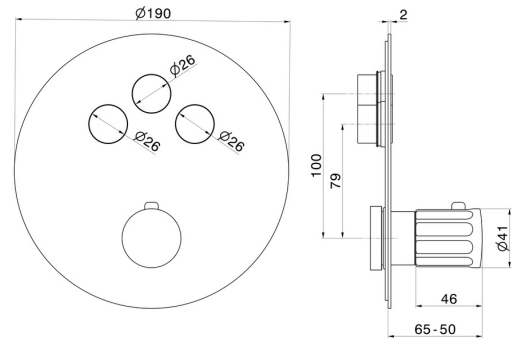

70447e.59.064

3 ways out thermostatic concealed mixer, with one handle for temperature control and buttons on/off. External part - finish PVD Brushed Gun Metal

FEATURES

| | |
|---------------------------|----------------------------|
| Material | Brass |
| Installation | Wall concealed part |
| Control type | Single lever |
| Outlets | 3 Ways Out |
| Water mixing | Thermostatic |
| Required for installation | <u>27752.00.000</u> |

TECHNICAL DRAWING

70447e.59.064

3 ways out thermostatic concealed mixer, with one out handle for temperature control and buttons on/off. External part - finish PVD Brushed Gun Metal

AVAILABLE FINISHES

59.064