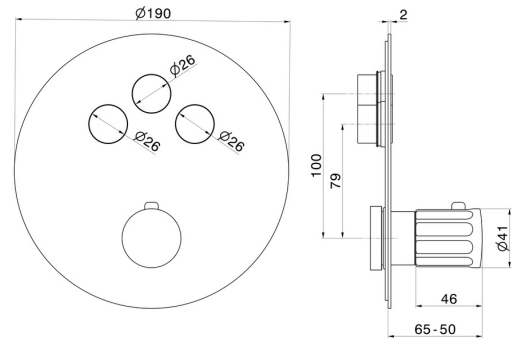

70447e.59.066

3 ways out thermostatic concealed mixer, with one handle for temperature control and buttons on/off. External part - finish PVD Brushed steel

FEATURES

Material	Brass
Installation	Wall concealed part
Control type	Single lever
Outlets	3 Ways Out
Water mixing	Thermostatic
Required for installation	<u>27752.00.000</u>

TECHNICAL DRAWING

70447e.59.066

3 ways out thermostatic concealed mixer, with one handle for temperature control and buttons on/off. External part - finish PVD Brushed steel

AVAILABLE FINISHES

59.066

PVD Brushed steel