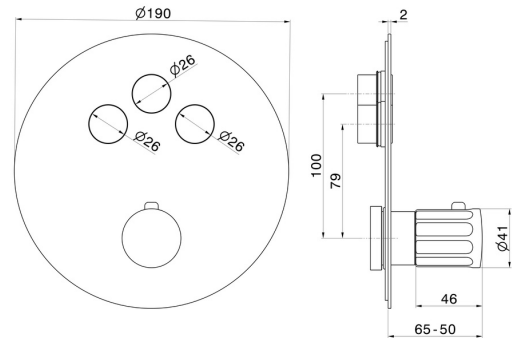

70447e.59.067

3 ways out thermostatic concealed mixer, with one handle for temperature control and buttons on/off. External part - finish PVD Brushed Copper Bronze

PVD Brushed Copper Bronze

FEATURES

Material	Brass
Installation	Wall concealed part
Control type	Single lever
Outlets	3 Ways Out
Water mixing	Thermostatic
Required for installation	<u>27752.00.000</u>

TECHNICAL DRAWING

70447e.59.067

3 ways out thermostatic concealed mixer, with one handle for temperature control and buttons on/off. External part - finish PVD Brushed Copper Bronze

AVAILABLE FINISHES

59.067