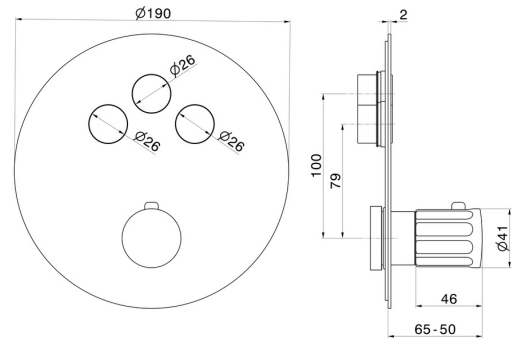

70447e.59.098

3 ways out thermostatic concealed mixer, with one handle for temperature control and buttons on/off. External part - finish PVD Brushed Pale Gold

FEATURES

Material	Brass
Installation	Wall concealed part
Control type	Single lever
Outlets	3 Ways Out
Water mixing	Thermostatic
Required for installation	<u>27752.00.000</u>

TECHNICAL DRAWING

70447e.59.098

3 ways out thermostatic concealed mixer, with one handle for temperature control and buttons on/off. External part - finish PVD Brushed Pale Gold

AVAILABLE FINISHES

59.098

PVD Brushed Pale Gold