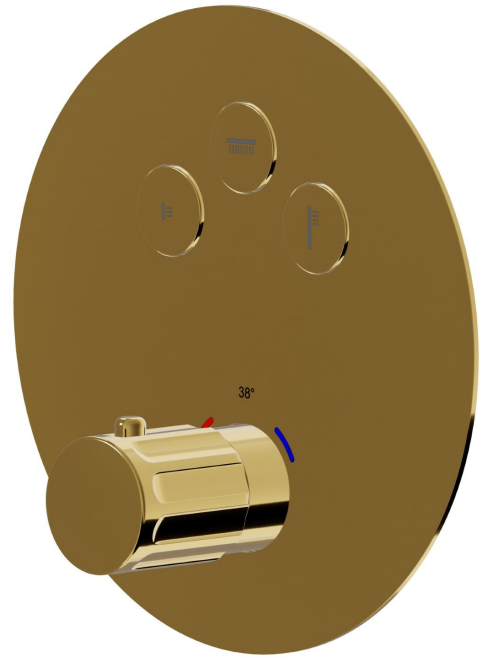

**70447e.61.020**

3 ways out thermostatic concealed mixer, with one handle for temperature control and buttons on/off. External part - finish PVD Glossy Gold

**FEATURES**

|                           |                            |
|---------------------------|----------------------------|
| Material                  | <b>Brass</b>               |
| Installation              | <b>Wall concealed part</b> |
| Control type              | <b>Single lever</b>        |
| Outlets                   | <b>3 Ways Out</b>          |
| Water mixing              | <b>Thermostatic</b>        |
| Required for installation | <b><u>27752.00.000</u></b> |

**TECHNICAL DRAWING**

**70447e.61.020**

3 ways out thermostatic concealed mixer, with one handle for temperature control and buttons on/off. External part - finish PVD Glossy Gold

**AVAILABLE FINISHES**

---

**61.020**

PVD Glossy Gold

**01.014**

finish Matt White

**01.093**

finish Matt Black

**21.018**

finish Chrome