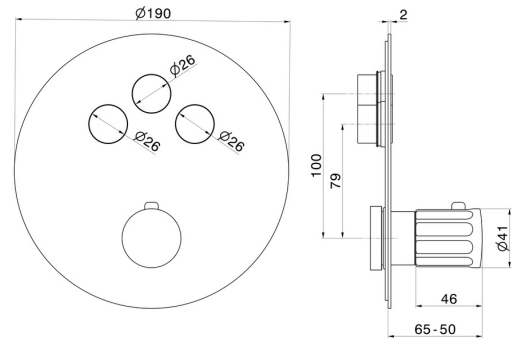

**70447e.61.020**

3 ways out thermostatic concealed mixer, with one handle for temperature control and buttons on/off. External part - finish PVD Glossy Gold

**FEATURES**

|                           |                            |
|---------------------------|----------------------------|
| Material                  | <b>Brass</b>               |
| Installation              | <b>Wall concealed part</b> |
| Control type              | <b>Single lever</b>        |
| Outlets                   | <b>3 Ways Out</b>          |
| Water mixing              | <b>Thermostatic</b>        |
| Required for installation | <b><u>27752.00.000</u></b> |

**TECHNICAL DRAWING**

**70447e.61.020**

3 ways out thermostatic concealed mixer, with one handle for temperature control and buttons on/off. External part - finish PVD Glossy Gold

**AVAILABLE FINISHES**

---