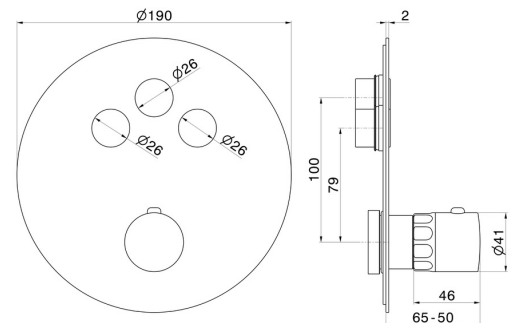

## 70450E.01.014

3 ways out thermostatic concealed mixer, with one handle for temperature control and buttons on/off. External part - finish Matt White

### TECHNICAL DRAWING

**70450E.01.014**

3 ways out thermostatic concealed mixer, with one handle for temperature control and buttons on/off. External part - finish Matt White

**AVAILABLE FINISHES**

---

**01.014**