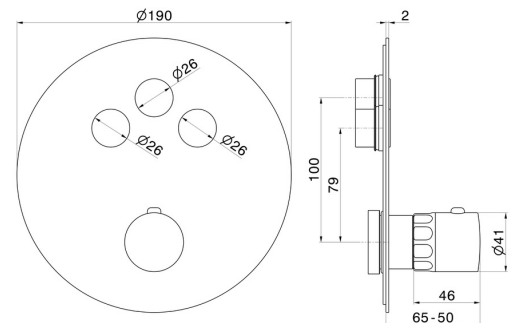

## 70450E.01.093

3 ways out thermostatic concealed mixer, with one handle for temperature control and buttons on/off. External part - finish Matt Black

### TECHNICAL DRAWING

**70450E.01.093**

3 ways out thermostatic concealed mixer, with one handle for temperature control and buttons on/off. External part - finish Matt Black

**AVAILABLE FINISHES**

---

**01.093**