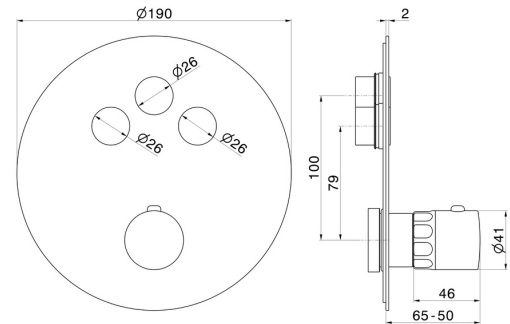

70450E.21.018

3 ways out thermostatic concealed mixer, with one handle for temperature control and buttons on/off. External part - finish Chrome

FEATURES

Material	Brass/Marble
Installation	Wall concealed part
Control type	Single lever
Diverter type	Automatic diverter
Outlets	3 Ways Out
Water mixing	Thermostatic

TECHNICAL DRAWING

70450E.21.018

3 ways out thermostatic concealed mixer, with one handle for temperature control and buttons on/off. External part - finish Chrome

AVAILABLE FINISHES

21.018
Chrome

01.014
finish Matt White