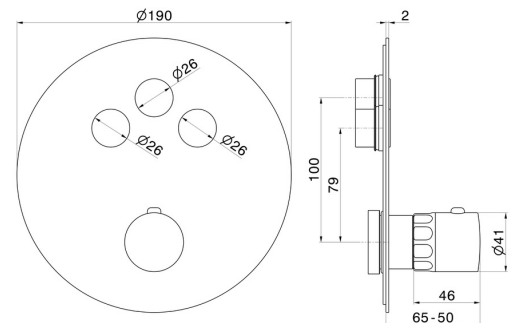

70450E.59.066

3 ways out thermostatic concealed mixer, with one handle for temperature control and buttons on/off. External part - finish PVD Brushed steel

FEATURES

Material	Brass/Marble
Installation	Wall concealed part
Control type	Single lever
Diverter type	Automatic diverter
Outlets	3 Ways Out
Water mixing	Thermostatic

TECHNICAL DRAWING

70450E.59.066

3 ways out thermostatic concealed mixer, with one handle for temperature control and buttons on/off. External part - finish PVD Brushed steel

AVAILABLE FINISHES

59.066

PVD Brushed steel