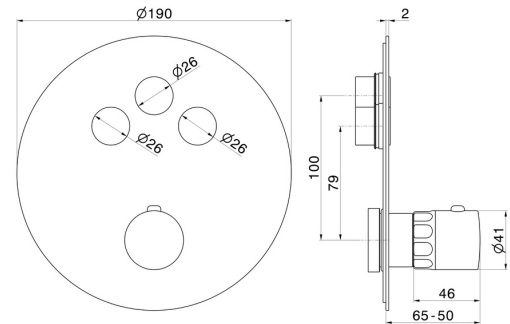

70450E.59.067

3 ways out thermostatic concealed mixer, with one handle for temperature control and buttons on/off. External part - finish PVD Brushed Copper Bronze

FEATURES

Material	Brass/Marble
Installation	Wall concealed part
Control type	Single lever
Diverter type	Automatic diverter
Outlets	3 Ways Out
Water mixing	Thermostatic

TECHNICAL DRAWING

70450E.59.067

3 ways out thermostatic concealed mixer, with one handle for temperature control and buttons on/off. External part - finish PVD Brushed Copper Bronze

AVAILABLE FINISHES

59.067