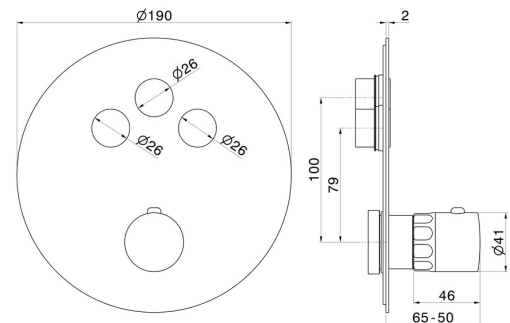

70450E.59.098

3 ways out thermostatic concealed mixer, with one handle for temperature control and buttons on/off. External part - finish PVD Brushed Pale Gold

PVD Brushed Pale Gold

FEATURES

Material	Brass/Marble
Installation	Wall concealed part
Control type	Single lever
Diverter type	Automatic diverter
Outlets	3 Ways Out
Water mixing	Thermostatic

TECHNICAL DRAWING

70450E.59.098

3 ways out thermostatic concealed mixer, with one handle for temperature control and buttons on/off. External part - finish PVD Brushed Pale Gold

AVAILABLE FINISHES

59.098

PVD Brushed Pale Gold