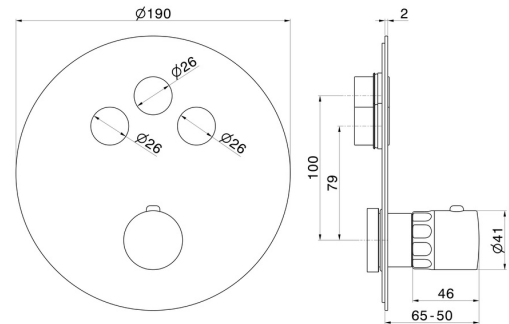

70451E.01.014

3 ways out thermostatic concealed mixer, with one handle for temperature control and buttons on/off. External part - finish Matt White

FEATURES

Material	Brass/Marble
Installation	Wall concealed part
Control type	Single lever
Diverter type	Automatic diverter
Outlets	3 Ways Out
Water mixing	Thermostatic
Required for installation	<u>27752.00.000</u>

TECHNICAL DRAWING

70451E.01.014

3 ways out thermostatic concealed mixer, with one handle for temperature control and buttons on/off. External part - finish Matt White

AVAILABLE FINISHES

01.014

Matt White

01.093