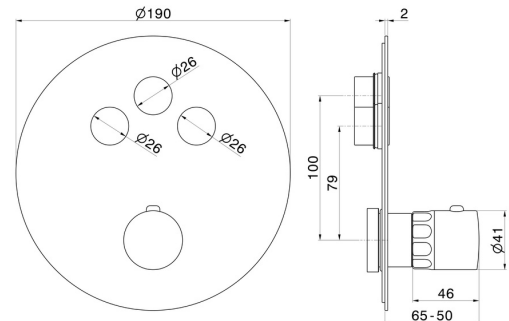

70451E.01.093

3 ways out thermostatic concealed mixer, with one handle for temperature control and buttons on/off. External part - finish Matt Black

FEATURES

Material	Brass/Marble
Installation	Wall concealed part
Control type	Single lever
Diverter type	Automatic diverter
Outlets	3 Ways Out
Water mixing	Thermostatic
Required for installation	<u>27752.00.000</u>

TECHNICAL DRAWING

70451E.01.093

3 ways out thermostatic concealed mixer, with one handle for temperature control and buttons on/off. External part - finish Matt Black

AVAILABLE FINISHES

01.093

Matt Black

01.014