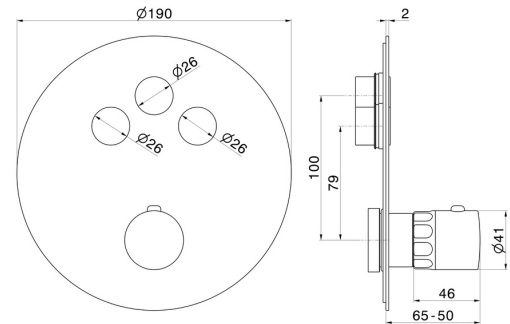

70451E.21.018

3 ways out thermostatic concealed mixer, with one handle for temperature control and buttons on/off. External part - finish Chrome

FEATURES

Material	Brass/Marble
Installation	Wall concealed part
Control type	Single lever
Diverter type	Automatic diverter
Outlets	3 Ways Out
Water mixing	Thermostatic
Required for installation	<u>27752.00.000</u>

TECHNICAL DRAWING

70451E.21.018

3 ways out thermostatic concealed mixer, with one handle for temperature control and buttons on/off. External part - finish Chrome

AVAILABLE FINISHES

21.018
Chrome

01.014
finish Matt White