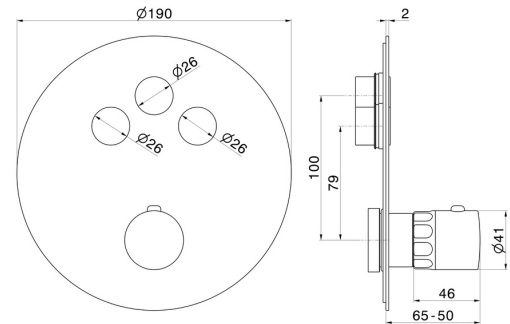

## 70451E.59.064

3 ways out thermostatic concealed mixer, with one handle for temperature control and buttons on/off. External part - finish PVD Brushed Gun Metal

### TECHNICAL DRAWING

**70451E.59.064**

3 ways out thermostatic concealed mixer, with one out handle for temperature control and buttons on/off. External part - finish PVD Brushed Gun Metal

**AVAILABLE FINISHES**