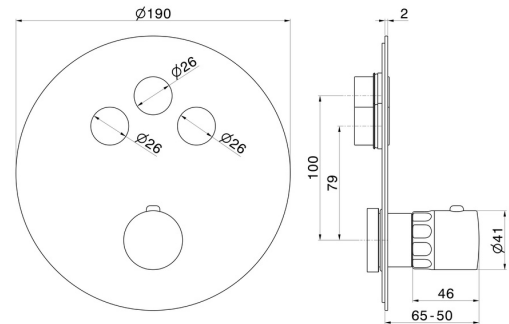

**70451E.59.066**

3 ways out thermostatic concealed mixer, with one handle for temperature control and buttons on/off. External part - finish PVD Brushed steel

**FEATURES**

Material	<b>Brass/Marble</b>
Installation	<b>Wall concealed part</b>
Control type	<b>Single lever</b>
Diverter type	<b>Automatic diverter</b>
Outlets	<b>3 Ways Out</b>
Water mixing	<b>Thermostatic</b>
Required for installation	<b><u>27752.00.000</u></b>

**TECHNICAL DRAWING**

**70451E.59.066**

3 ways out thermostatic concealed mixer, with one handle for temperature control and buttons on/off. External part - finish PVD Brushed steel

**AVAILABLE FINISHES**