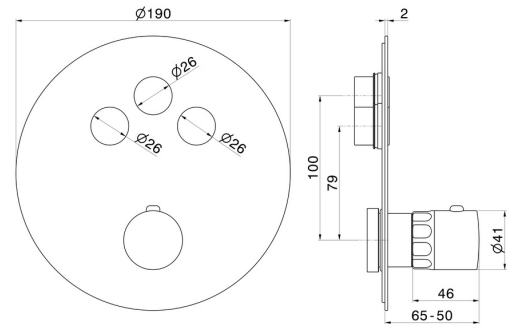

**70451E.59.067**

3 ways out thermostatic concealed mixer, with one handle for temperature control and buttons on/off. External part - finish PVD Brushed Copper Bronze

PVD Brushed Copper Bronze

**FEATURES**

**TECHNICAL DRAWING**

**70451E.59.067**

3 ways out thermostatic concealed mixer, with one handle for temperature control and buttons on/off. External part - finish PVD Brushed Copper Bronze

**AVAILABLE FINISHES**