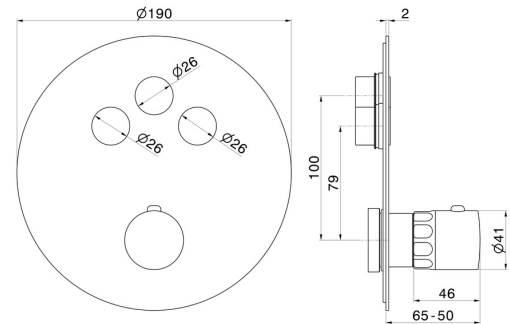

70451E.59.098

3 ways out thermostatic concealed mixer, with one handle for temperature control and buttons on/off. External part - finish PVD Brushed Pale Gold

FEATURES

Material	Brass/Marble
Installation	Wall concealed part
Control type	Single lever
Diverter type	Automatic diverter
Outlets	3 Ways Out
Water mixing	Thermostatic
Required for installation	<u>27752.00.000</u>

TECHNICAL DRAWING

70451E.59.098

3 ways out thermostatic concealed mixer, with one handle for temperature control and buttons on/off. External part - finish PVD Brushed Pale Gold

AVAILABLE FINISHES

59.098

PVD Brushed Pale Gold