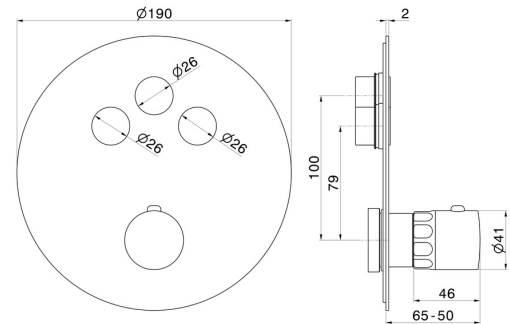

## 70451E.61.020

3 ways out thermostatic concealed mixer, with one handle for temperature control and buttons on/off. External part - finish PVD Glossy Gold

### TECHNICAL DRAWING

**70451E.61.020**

3 ways out thermostatic concealed mixer, with one handle for temperature control and buttons on/off. External part - finish PVD Glossy Gold

**AVAILABLE FINISHES**

---