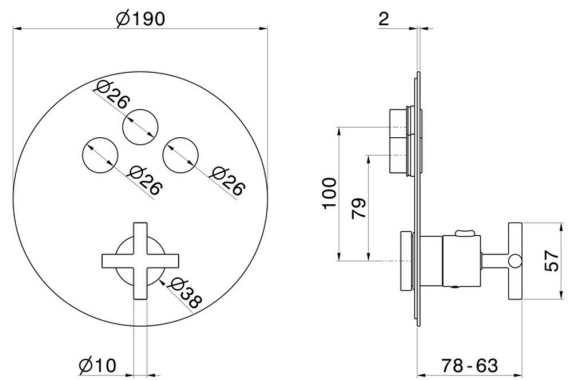

**70453E.21.018**

3 ways out thermostatic concealed mixer, with one handle for temperature control and buttons on/off. External part - finish Chrome

**FEATURES**

|                           |                            |
|---------------------------|----------------------------|
| Material                  | <b>Brass</b>               |
| Installation              | <b>Wall concealed part</b> |
| Outlets                   | <b>3 Ways Out</b>          |
| Water mixing              | <b>Thermostatic</b>        |
| Required for installation | <b><u>27752.00.000</u></b> |

**TECHNICAL DRAWING**

**70453E.21.018**

3 ways out thermostatic concealed mixer, with one handle for temperature control and buttons on/off. External part - finish Chrome

**AVAILABLE FINISHES**

---

**21.018**  
Chrome