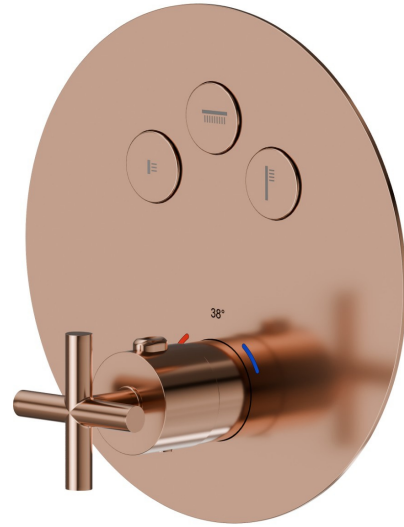

## 70453E.58.061

3 ways out thermostatic concealed mixer, with one handle for temperature control and buttons on/off. External part - finish PVD Copper Bronze

### FEATURES

Material	<b>Brass</b>
Installation	<b>Wall concealed part</b>
Outlets	<b>3 Ways Out</b>
Water mixing	<b>Thermostatic</b>
Required for installation	<b><u>27752.00.000</u></b>

### TECHNICAL DRAWING

**70453E.58.061**

3 ways out thermostatic concealed mixer, with one handle for temperature control and buttons on/off. External part - finish PVD Copper Bronze

**AVAILABLE FINISHES**