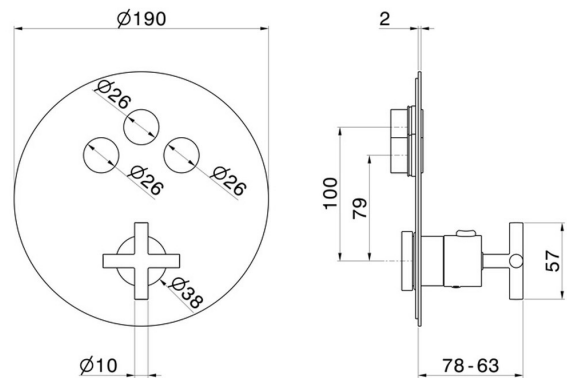

## 70453E.58.061

3 ways out thermostatic concealed mixer, with one handle for temperature control and buttons on/off. External part - finish PVD Copper Bronze

### FEATURES

Material	<b>Brass</b>
Installation	<b>Wall concealed part</b>
Outlets	<b>3 Ways Out</b>
Water mixing	<b>Thermostatic</b>
Required for installation	<b><u>27752.00.000</u></b>

### TECHNICAL DRAWING

**70453E.58.061**

3 ways out thermostatic concealed mixer, with one handle for temperature control and buttons on/off. External part - finish PVD Copper Bronze

**AVAILABLE FINISHES**