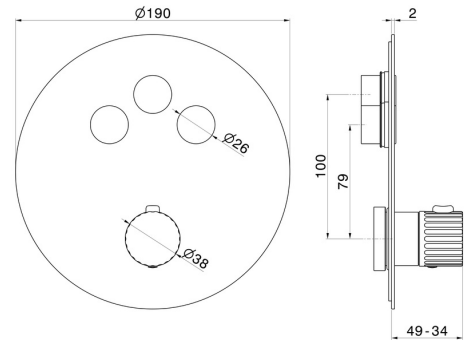

70459ex.50.050

3 ways out thermostatic concealed mixer, with one handle for temperature control and buttons on/off. External part - finish Stainless Steel

FEATURES

Material	Stainless Steel
Installation	Wall concealed part
Outlets	3 Ways Out
Water mixing	Thermostatic
Required for installation	<u>27752.00.000</u>

TECHNICAL DRAWING

70459ex.50.050

3 ways out thermostatic concealed mixer, with one handle for temperature control and buttons on/off. External part - finish Stainless Steel

AVAILABLE FINISHES

 **50.050**
Stainless Steel