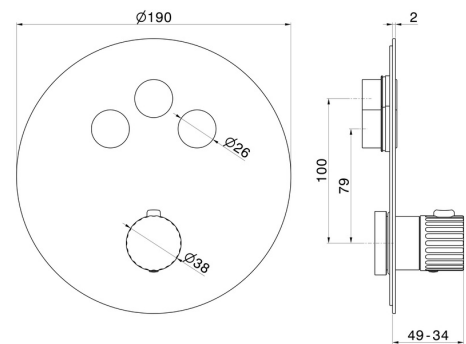

## 70459ex.59.064

3 ways out thermostatic concealed mixer, with one handle for temperature control and buttons on/off. External part - finish PVD Brushed Gun Metal

PVD Brushed Gun Metal

### TECHNICAL DRAWING

**70459ex.59.064**

3 ways out thermostatic concealed mixer, with one out handle for temperature control and buttons on/off. External part - finish PVD Brushed Gun Metal

**AVAILABLE FINISHES**