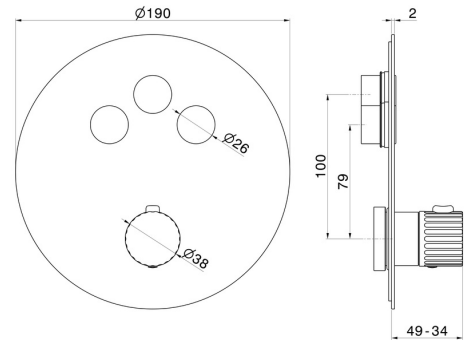

**70459ex.59.067**

3 ways out thermostatic concealed mixer, with one handle for temperature control and buttons on/off. External part - finish PVD Brushed Copper Bronze

**FEATURES**

Material	<b>Stainless Steel</b>
Installation	<b>Wall concealed part</b>
Outlets	<b>3 Ways Out</b>
Water mixing	<b>Thermostatic</b>
Required for installation	<b><u>27752.00.000</u></b>

**TECHNICAL DRAWING**

**70459ex.59.067**

3 ways out thermostatic concealed mixer, with one handle for temperature control and buttons on/off. External part - finish PVD Brushed Copper Bronze

**59.098**

finish PVD Brushed Pale Gold