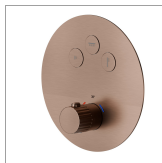

**70459ex.59.067**

3 ways out thermostatic concealed mixer, with one handle for temperature control and buttons on/off. External part - finish PVD Brushed Copper Bronze

**FEATURES**

Material	<b>Stainless Steel</b>
Installation	<b>Wall concealed part</b>
Outlets	<b>3 Ways Out</b>
Water mixing	<b>Thermostatic</b>
Required for installation	<b><u>27752.00.000</u></b>

**TECHNICAL DRAWING**

**70459ex.59.067**

3 ways out thermostatic concealed mixer, with one handle for temperature control and buttons on/off. External part - finish PVD Brushed Copper Bronze

#### AVAILABLE FINISHES

---

**59.067**

PVD Brushed Copper Bronze

**50.050**

finish Stainless Steel

**59.064**

finish PVD Brushed Gun Metal

**59.098**

finish PVD Brushed Pale Gold