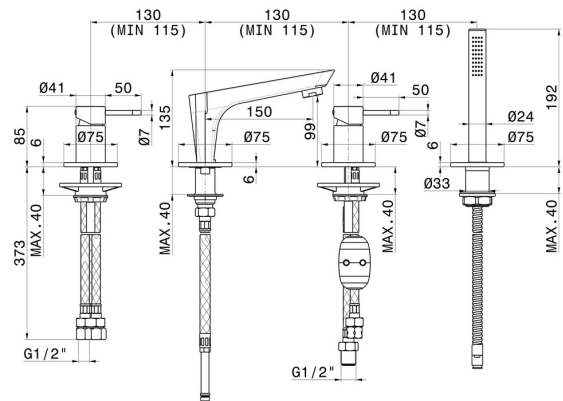

O'RAMA

68482C.01.093

4-hole complete set of deck-mounted mixer - finish Matt Black
 Spout, diverter and brass hand shower set

FEATURES

- | | |
|---------------|--------------------------|
| Material | Brass |
| Technology | Save Water |
| Installation | Deck-mounted |
| Hole type | 4 holes |
| Diverter type | Mechanic diverter |
| Water mixing | Mechanical |

TECHNICAL DRAWING

O'RAMA

68482C.01.093

4-hole complete set of deck-mounted mixer - finish Matt Black

AVAILABLE FINISHES

01.093

Matt Black

05.093