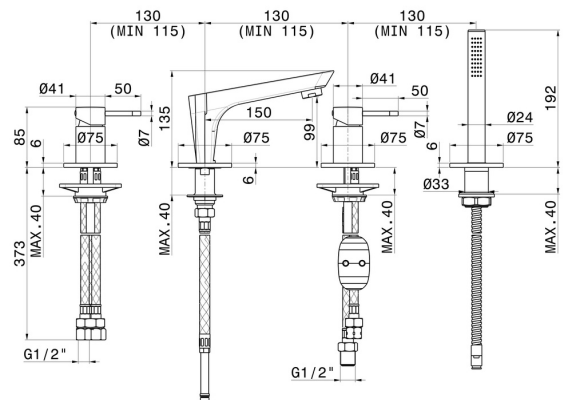

## 68482C.M2.070

4-hole complete set of deck-mounted mixer - finish Titanium Satin - Matt black

Spout, diverter and brass hand shower set

Titanium Satin - Matt black

### FEATURES

- |               |                          |
|---------------|--------------------------|
| Material      | <b>Brass</b>             |
| Technology    | <b>Save Water</b>        |
| Installation  | <b>Deck-mounted</b>      |
| Hole type     | <b>4 holes</b>           |
| Diverter type | <b>Mechanic diverter</b> |
| Water mixing  | <b>Mechanical</b>        |

### TECHNICAL DRAWING

**O'RAMA**

**68482C.M2.070**

4-hole complete set of deck-mounted mixer - finish Titanium Satin - Matt black

**AVAILABLE FINISHES**

---

**M2.070**

Titanium Satin - Matt black