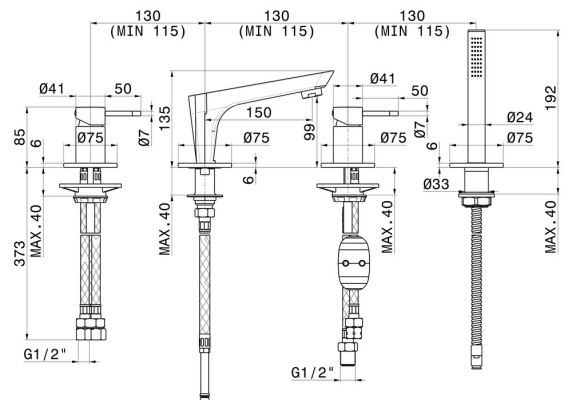

O'RAMA

68482C.M2.075

4-hole complete set of deck-mounted mixer - finish Copper Glossy

Spout, diverter and brass hand shower set

Copper Glossy

FEATURES

- | | |
|---------------|--------------------------|
| Material | Brass |
| Technology | Save Water |
| Installation | Deck-mounted |
| Hole type | 4 holes |
| Diverter type | Mechanic diverter |
| Water mixing | Mechanical |

TECHNICAL DRAWING

 **AR Preview**
try it in your home

More Details
on our [website](#)

O'RAMA

68482C.M2.075

4-hole complete set of deck-mounted mixer - finish Copper Glossy

AVAILABLE FINISHES

M2.075