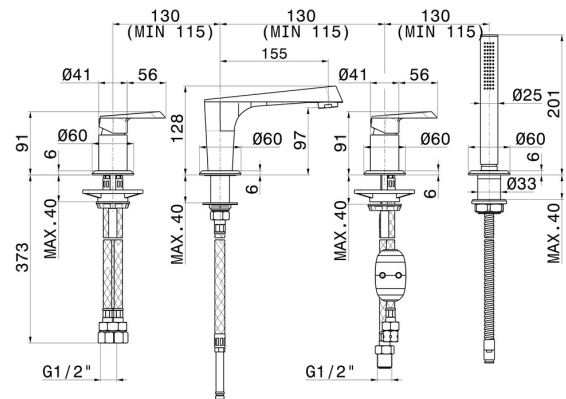

NIO

68982C.01.093

4-hole complete set of deck-mounted mixer - finish Matt Black

With spout, diverter and brass hand shower set.

FEATURES

Material	Brass
Technology	Save Water
Installation	Deck-mounted
Hole type	4 holes
Diverter type	Mechanic diverter
Water mixing	Mechanical

TECHNICAL DRAWING

NIO

68982C.01.093

4-hole complete set of deck-mounted mixer - finish Matt Black

AVAILABLE FINISHES

01.093

Matt Black

21.018