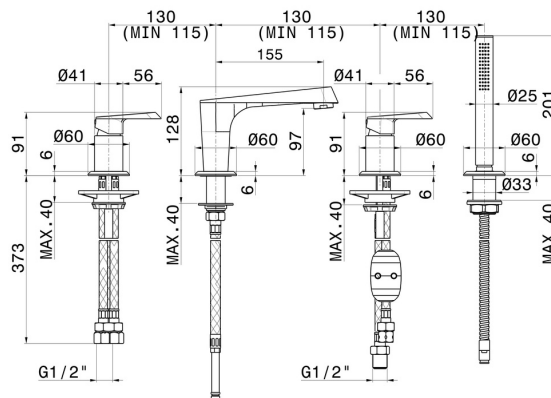

NIO

68982C.59.066

4-hole complete set of deck-mounted mixer - finish PVD
Brushed steel

With spout, diverter and brass hand shower set.

FEATURES

- | | |
|---------------|--------------------------|
| Material | Brass |
| Technology | Save Water |
| Installation | Deck-mounted |
| Hole type | 4 holes |
| Diverter type | Mechanic diverter |
| Water mixing | Mechanical |

TECHNICAL DRAWING

 **AR Preview**
try it in your home

More Details
on our [website](#)

NIO

68982C.59.066

4-hole complete set of deck-mounted mixer - finish PVD Brushed steel

AVAILABLE FINISHES

59.066