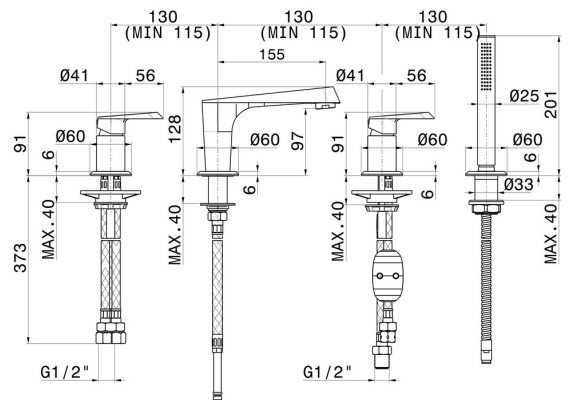

# NIO

**68982C.59.097**

4-hole complete set of deck-mounted mixer - finish PVD Brushed Gold

With spout, diverter and brass hand shower set.

## FEATURES

- |               |                          |
|---------------|--------------------------|
| Material      | <b>Brass</b>             |
| Technology    | <b>Save Water</b>        |
| Installation  | <b>Deck-mounted</b>      |
| Hole type     | <b>4 holes</b>           |
| Diverter type | <b>Mechanic diverter</b> |
| Water mixing  | <b>Mechanical</b>        |

## TECHNICAL DRAWING

**NIO**

**68982C.59.097**

4-hole complete set of deck-mounted mixer - finish PVD Brushed Gold

**AVAILABLE FINISHES**

---

**59.097**

PVD Brushed Gold