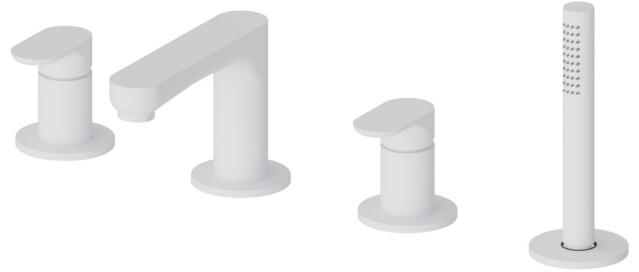

LINFA II

69482C.01.014

4-hole complete set of deck-mounted mixer - finish Matt White

With spout, diverter and brass hand shower set

FEATURES

Material	Brass
Technology	Save Water
Installation	Deck-mounted
Hole type	4 holes
Diverter type	Mechanic diverter
Water mixing	Mechanical

TECHNICAL DRAWING

LINFA II

69482C.01.014

4-hole complete set of deck-mounted mixer - finish Matt White

AVAILABLE FINISHES

01.014

Matt White

01.093