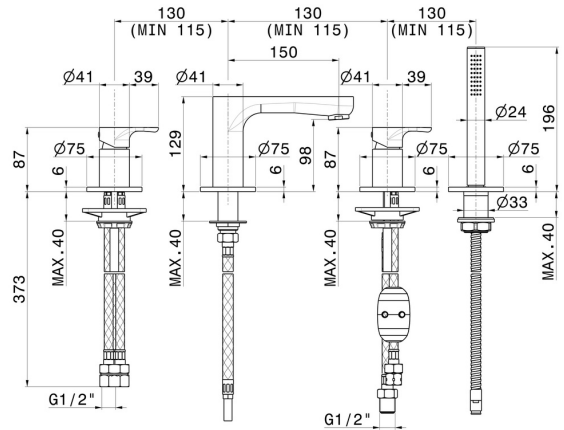

LINFA II

69482C.01.014

4-hole complete set of deck-mounted mixer - finish Matt White

With spout, diverter and brass hand shower set

FEATURES

Material	Brass
Technology	Save Water
Installation	Deck-mounted
Hole type	4 holes
Diverter type	Mechanic diverter
Water mixing	Mechanical

TECHNICAL DRAWING

LINFA II

69482C.01.014

4-hole complete set of deck-mounted mixer - finish Matt White

AVAILABLE FINISHES

01.014

Matt White

01.093