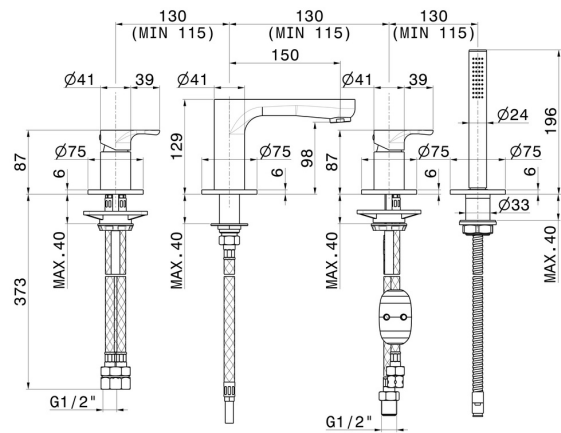

LINFA II

69482C.21.018

4-hole complete set of deck-mounted mixer - finish Chrome

With spout, diverter and brass hand shower set

FEATURES

Material	Brass
Technology	Save Water
Installation	Deck-mounted
Hole type	4 holes
Diverter type	Mechanic diverter
Water mixing	Mechanical

TECHNICAL DRAWING

LINFA II

69482C.21.018

4-hole complete set of deck-mounted mixer - finish Chrome

AVAILABLE FINISHES

21.018

Chrome

01.014