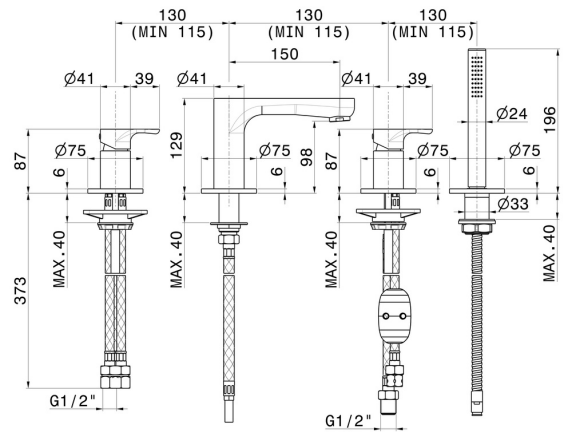

LINFA II

69482C.M0.072

4-hole complete set of deck-mounted mixer - finish Copper Satin

With spout, diverter and brass hand shower set

FEATURES

- | | |
|---------------|--------------------------|
| Material | Brass |
| Technology | Save Water |
| Installation | Deck-mounted |
| Hole type | 4 holes |
| Diverter type | Mechanic diverter |
| Water mixing | Mechanical |

TECHNICAL DRAWING

LINFA II

69482C.M0.072

4-hole complete set of deck-mounted mixer - finish Copper Satin

AVAILABLE FINISHES

 **M0.072**
Copper Satin

 **01.014**
finish Matt White

 **01.093**
finish Matt Black