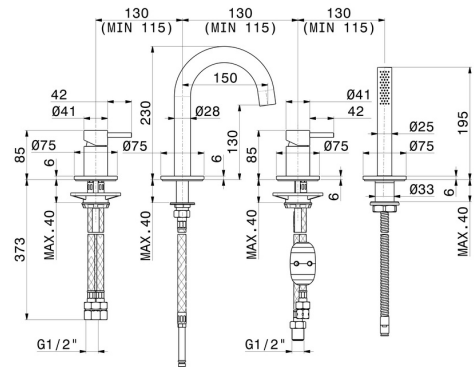

## 69682XC.59.097

4-hole complete set of deck-mounted mixer - finish PVD  
Brushed Gold

with: spout, diverter and hand shower set

### FEATURES

Material	<b>Stainless Steel</b>
Technology	<b>Save Water</b>
Installation	<b>Deck-mounted</b>
Hole type	<b>4 holes</b>
Diverter type	<b>Mechanic diverter</b>
Water mixing	<b>Mechanical</b>

### TECHNICAL DRAWING

**X-STEEL 316**

**69682XC.59.097**

4-hole complete set of deck-mounted mixer - finish PVD Brushed Gold

**AVAILABLE FINISHES**

---

**59.097**

PVD Brushed Gold