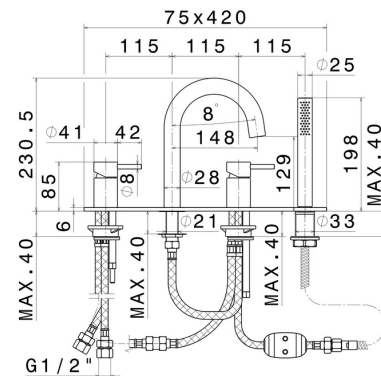

X-STEEL 316

69689XC.59.067

4-hole complete set of deck-mounted mixer - finish PVD
Brushed Copper Bronze

With spout, diverter and hand shower set

PVD Brushed Copper Bronze

FEATURES

Material	Stainless Steel
Technology	Save Water
Installation	Deck-mounted
Diverter type	Mechanic diverter
Water mixing	Mechanical

TECHNICAL DRAWING

X-STEEL 316

69689XC.59.067

4-hole complete set of deck-mounted mixer - finish PVD Brushed Copper Bronze

AVAILABLE FINISHES

59.067

PVD Brushed Copper Bronze

50.050