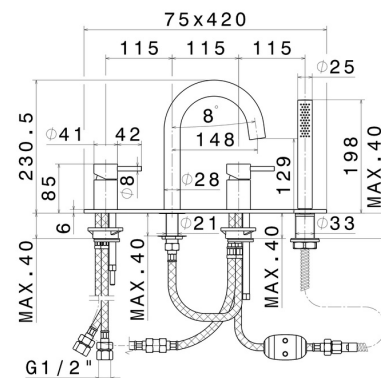

X-STEEL 316

69689XC.59.097

4-hole complete set of deck-mounted mixer - finish PVD
Brushed Gold

With spout, diverter and hand shower set

PVD Brushed Gold

FEATURES

- | | |
|---------------|--------------------------|
| Material | Stainless Steel |
| Technology | Save Water |
| Installation | Deck-mounted |
| Diverter type | Mechanic diverter |
| Water mixing | Mechanical |

TECHNICAL DRAWING

X-STEEL 316

69689XC.59.097

4-hole complete set of deck-mounted mixer - finish PVD Brushed Gold

AVAILABLE FINISHES

59.097

PVD Brushed Gold

50.050