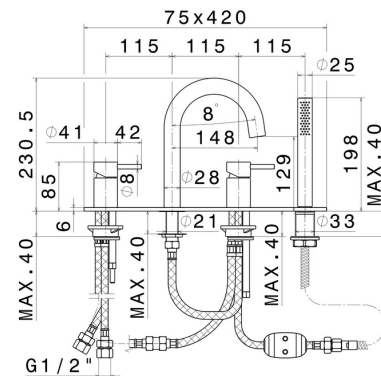

X-STEEL 316

69689XC.59.098

4-hole complete set of deck-mounted mixer - finish PVD
Brushed Pale Gold

With spout, diverter and hand shower set

PVD Brushed Pale Gold

FEATURES

Material	Stainless Steel
Technology	Save Water
Installation	Deck-mounted
Diverter type	Mechanic diverter
Water mixing	Mechanical

TECHNICAL DRAWING

X-STEEL 316

69689XC.59.098

4-hole complete set of deck-mounted mixer - finish PVD Brushed Pale Gold

AVAILABLE FINISHES

59.098

PVD Brushed Pale Gold

50.050