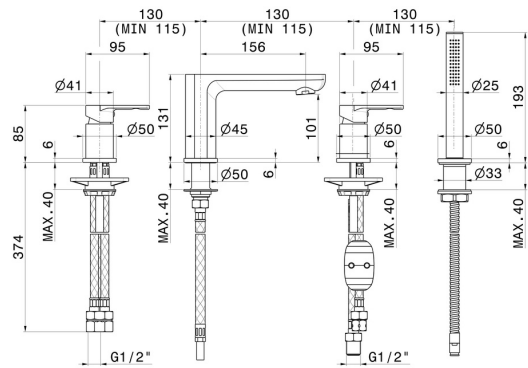

HAKA

72082C.01.014

4-hole complete set of deck-mounted mixer - finish Matt White

With spout, diverter and brass hand shower set

FEATURES

Material
Technology
Installation
Hole type
Diverter type
Water mixing

Brass
Save Water
Deck-mounted
4 holes
Mechanic diverter
Mechanical

TECHNICAL DRAWING

HAKA

72082C.01.014

4-hole complete set of deck-mounted mixer - finish Matt White

AVAILABLE FINISHES

01.014

Matt White